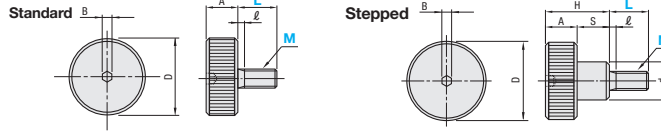

Knurled Knobs with Hex Socket / Checker Knurled Knobs / Knurled Knobs - Captured

Knurled Knobs with Hex Socket

RoHS 10

Type		Material	Surface Treatment
Standard	Stepped		
NOBR	NKBR	SUM24L	Buff Polished + Chrome Plating
NOOSR	NKOSR	SUS303	Brushed Finish

Part Number		M (Coarse)	L Selection					A	D	d	H	S	ℓ	B	Unit Price	
Type			6	10	16	20	NOBR NKBR								NOOSR NKOSR	
Standard	Stepped	3	6	10			12	12	6	17	5	1	2			
NOBR	NKBR	4	6	10	16		17	16	8	23	6	1.2	2.5			
NOOSR	NKOSR	5	10	16	20		26	20	10	33.5	7.5	1.4	3			