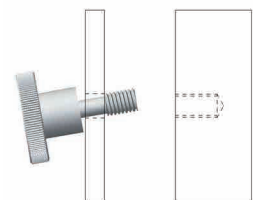

Ordering Example Part Number - L
NOBX3 - 6
NOOSD5 - 10