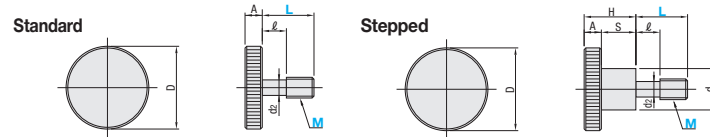

Part Number		M (Coarse)	L Selection (Threaded Type only)				A	D	d	T	H	S	ℓ	Unit Price		
Type			6	10	16	20								NOBX NKBX	NOOSX NKOSX	NOMSX NKMSX
Standard	Stepped	3	6	10		10	12	6	11	15	5	1				
NOBX	NKBX	4	6	10	16	11	16	8	12	17	6	1.2				
NOOSX	NKOSX	5	10	16	20	12	20	10	13	19.5	7.5	1.4				

Part Number		M (Coarse)	L	D	d	A	H	S	ℓ	d2	Unit Price		
Type											NOBD NKBD	NOOSD NKOSD	
Standard	Stepped	3	10	12	6	2.5	7.5	5	6	2			
			10						5				
			15	16	8	3.5	9.5	6	10	3			
		5	10						4				
			15	20	10	4	11.5	7.5	9	3.8			
			20						14				
		6	15						7				
			20	24	12	5	15	10	12	4.5			
			30						22				
		8	20						10				
			30	30	16	6	18	12	20	6			