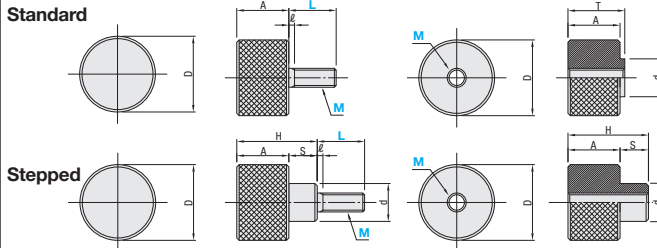

Part Number		M (Coarse)	L Selection					A	D	d	H	S	ℓ	B	Unit Price	
Type			6	10	16	20	NOBR NKBR								NOOSR NKOSR	
Standard	Stepped	3	6	10			12	12	6	17	5	1	2			
NOBR	NKBR	4	6	10	16		17	16	8	23	6	1.2	2.5			
NOOSR	NKOSR	5	10	16	20		26	20	10	33.5	7.5	1.4	3			

Ordering Example Part Number - L
NOBR3 - 6

Checker Knurled Knobs

RoHS 10

Type		Shape	Material	Surface Treatment
Standard	Stepped			
NOBX	NKBX	Threaded	SUM24L	Buff Polished + Chrome Plating
NOOSX	NKOSX			
NOMSX	NKMSX			