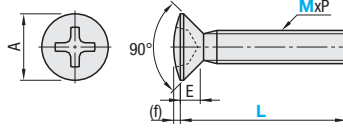

## Phillips Round Flat Head Screws

RoHS 10

Type	Material	Surface Treatment
MSARA	SWCH Equivalent	Trivalent Chromate
MSARAS	SUS304 Equivalent	-

MxP (Coarse)	A	(f)	E	Phillips No.
3x0.5	6	0.7	1.75	2
4x0.7	8	0.9	2.3	2
5x0.8	10	1.2	2.8	2
6x1.0	12	1.4	3.4	3