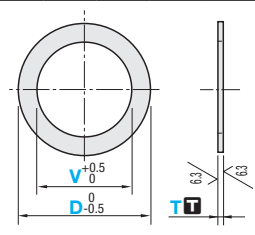

■ When you need large quantities, Bulk Packages are more economical. ♡ PACK-SWS□ contains 10 pieces.

Part Number	Type	D	V Selection	T Selection	Unit Price			
					PACK-SWSJJ	PACK-SWSPT	SWSJJ	SWSPT
PACK-SWSJJ PACK-SWSPT SWSJJ SWSPT	8	0 3 4		*0.1 0.2 0.3 0.5 1.0				
	10	0 3 4 5 6						
	12	0 4 5 6 8						
	14	0 4 5 6 8 10						
	15	0 4 5 6 8 10 12						
	16	0 4 5 6 8 10 12						
	20	0 5 6 8 10 12 15 16						
	25	0 6 8 10 12 15 16 20						
	30	0 8 10 12 15 16 20 25						
	35	0 10 12 15 16 20 25 30						
	40	0 10 12 15 16 20 25 30						
	50	0 12 15 16 20 25 30 35 40						

Part Number	Type	D	V Selection	T Selection	Unit Price	
					PACK-SWSPP	SWSPP
PACK-SWSPP SWSPP	8	0 3 4		0.1 0.2 0.3 0.5 1.0		
	10	0 3 4 5 6				
	12	0 4 5 6 8				
	15	0 5 6 8 10				
	16	0 5 6 8 10 12				
	20	0 6 8 10 12 15 16				
	25	0 6 8 10 12 15 16				
	30	0 8 10 12 15 16 20				
	35	0 20 25 30				
	40	0 20 25 30				
	50	0 30 35 40				

♡ For package, minimum order unit is 1 pack.