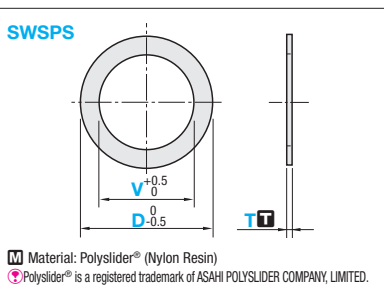

Note that, for some of the types shown here, order might be unable to be received by the MISUMI Malaysia, Indonesia and/or India offices.

Extra Thin Resin Washers / Extra Thin Resin Washer Bulk Packages

■ Extra thin washer with excellent low friction and abrasion resistance.

Part Number	Type	D	V	T	Unit Price
SWSPS	8	3 4 5		0.13 0.25 0.5 1.0	
	10	4 5 6			
	12	4 5 6 8			
	14	5 6 8 10			
	15	5 6 8 10 12			
	16	6 8 10 12			
	20	6 8 10 12 15 16			
	25	6 8 10 12 15 16 20			0.25 0.5

■ Tolerance

Thickness (T)	Tolerance
0.13	±0.013
0.25	±0.025
0.5	±0.05
1.0	±0.1

■ Comparison Table

Item	Polyslider®	Fluororesin
Abrasion Resistance	○	○
Compression Strength	○	×
Sliding Properties	○	○
Characteristics	Crush and abrasion resistant.	Low friction and not crush resistant.

■ Property Data

Item	Unit	Value
Tensile Strength	MPa	98
Elongation	%	60
Friction Coefficient	μ	0.16~0.4
Insulation Resistance	kV/mm	45