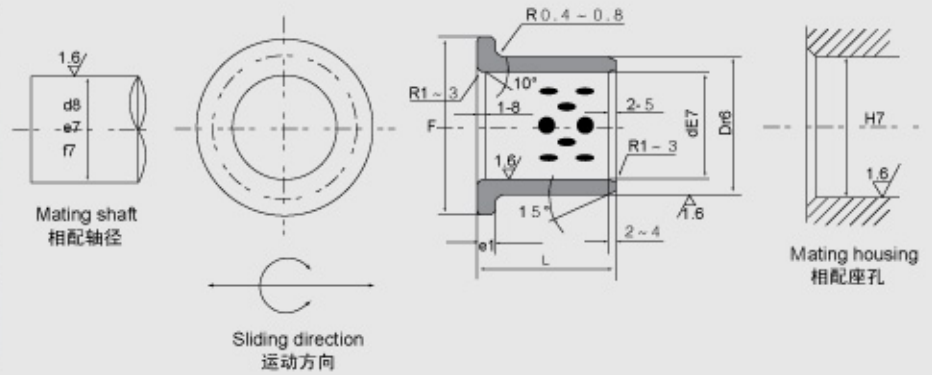

JFB标准轴承套尺寸

JFB BEARING

d	D	dE7	Dr6	F	L												
					T _{-0.1} ⁰	15	20	25	30	35	40	50	60	80	100		
10	14	10	14	22	2	●	●										
12	18	12	18	25	3	●	●										
13	19	13	19	26		●	●										
14	20	14	20	27		●	●										
15	21	15	21	28		●	●	●	●								
16	22	16	22	29		●	●	●	●								
20	30	20	30	40		5	●	●	●	●		●					
25	35	25	35	45			●	●	●	●	●	●					
30	40	30	40	50			●	●	●	●	●	●					
32	40	32	40	50			●			●							
35	45	35	45	60			●		●		●	●					
40	50	40	50	65			●		●		●	●					
45	55	45	55	70					●		●	●	●				
50	60	50	60	75					●		●	●	●				
55	65	55	65	80							●		●				
60	75	60	75	90	7.5							●	●			●	
63	75	63	75	85												●	
70	85	70	85	105									●			●	
75	90	75	90	110										●			
80	100	80	100	120	10									●	●	●	
90	110	90	110	130										●	●		
100	120	100	120	150											●	●	●
120	140	120	140	170												●	●