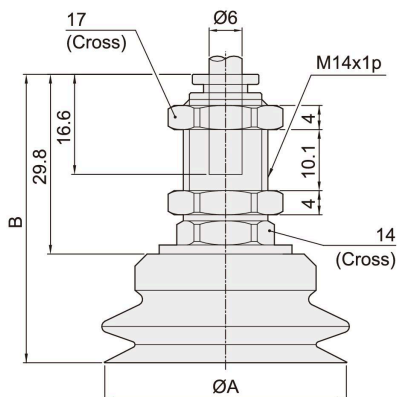

Vacuum pad / Bellows type

External dimension
PBK series / Vertical connection with fitting

CHELIC PNEUMATIC

◉ Ø10 , Ø15

◉ Ø20 ~ Ø30

Pad type	Item	Pad dia. A	Whole length B	Size of PU tube
Circle pad	PBK-10	Ø10	36	PU tube Ø4 x Ø2.5
	PBK-15	Ø15	37.5	

Pad type	Item	Pad dia. A	Whole length B	Size of PU tube
Circle pad	PBK-20	Ø20	42.8	PU tube Ø6 x Ø4
	PBK-30	Ø30	47.8	

◉ Ø40 , Ø50

◉ Ø60 , Ø80

Pad type	Item	Pad dia. A	Whole length B	Size of PU tube
Circle pad	PBK-40	Ø40	47.8	PU tube Ø6 x Ø4
	PBK-50	Ø50	49.8	

Pad type	Item	Pad dia. A	Whole length B	C	Size of PU tube
Circle pad	PBK-60	Ø60	52.5	22.5	Rc 1/8"
	PBK-80	Ø80	53.5	23.5	

PA

Pad / Standard type

PAF

Pad / Vertical connection

PAK

Pad / Vertical connection With fitting