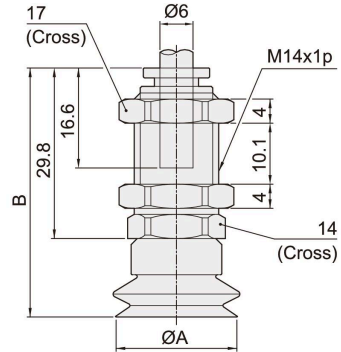

Vacuum pad / Bellows type

External dimension
PBK series / Vertical connection with fitting

CHELIC PNEUMATIC

◉ Ø10 , Ø15

◉ Ø20 ~ Ø30

Pad type	Item	Pad dia. A	Whole length B	Size of PU tube
Circle pad	PBK-10	Ø10	36	PU tube Ø4 x Ø2.5
	PBK-15	Ø15	37.5	

Pad type	Item	Pad dia. A	Whole length B	Size of PU tube
Circle pad	PBK-20	Ø20	42.8	PU tube Ø6 x Ø4
	PBK-30	Ø30	47.8	

◉ Ø40 , Ø50

◉ Ø60 , Ø80

Pad type	Item	Pad dia. A	Whole length B	Size of PU tube
Circle pad	PBK-40	Ø40	47.8	PU tube Ø6 x Ø4
	PBK-50	Ø50	49.8	

Pad type	Item	Pad dia. A	Whole length B	C	Size of PU tube
Circle pad	PBK-60	Ø60	52.5	22.5	Rc 1/8"
	PBK-80	Ø80	53.5	23.5	

PA

Pad / Standard type

PAF

Pad / Vertical connection

PAK

Pad / Vertical connection With fitting