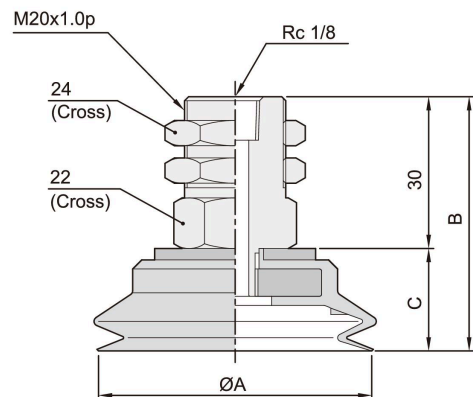

Vacuum pad / Bellows type

External dimension
PBK series / Vertical connection with fitting

CHELIC PNEUMATIC

◉ Ø10 , Ø15

◉ Ø20 ~ Ø30

Pad type	Item	Pad dia. A	Whole length B	Size of PU tube
Circle pad	PBK-10	Ø10	36	PU tube Ø4 x Ø2.5
	PBK-15	Ø15	37.5	

Pad type	Item	Pad dia. A	Whole length B	Size of PU tube
Circle pad	PBK-20	Ø20	42.8	PU tube Ø6 x Ø4
	PBK-30	Ø30	47.8	

◉ Ø40 , Ø50

◉ Ø60 , Ø80

Pad type	Item	Pad dia. A	Whole length B	Size of PU tube
Circle pad	PBK-40	Ø40	47.8	PU tube Ø6 x Ø4
	PBK-50	Ø50	49.8	

Pad type	Item	Pad dia. A	Whole length B	C	Size of PU tube
Circle pad	PBK-60	Ø60	52.5	22.5	Rc 1/8"
	PBK-80	Ø80	53.5	23.5	

PA

Pad / Standard type

PAF

Pad / Vertical connection

PAK

Pad / Vertical connection With fitting