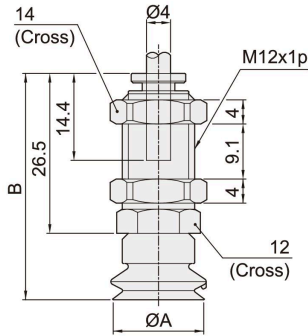

Vacuum pad / Bellows type

External dimension
PBK series / Vertical connection with fitting

CHELIC PNEUMATIC

◉ Ø10 , Ø15

◉ Ø20 ~ Ø30

Pad type	Item	Pad dia. A	Whole length B	Size of PU tube
Circle pad	PBK-10	Ø10	36	PU tube Ø4 x Ø2.5
	PBK-15	Ø15	37.5	

Pad type	Item	Pad dia. A	Whole length B	Size of PU tube
Circle pad	PBK-20	Ø20	42.8	PU tube Ø6 x Ø4
	PBK-30	Ø30	47.8	

◉ Ø40 , Ø50

◉ Ø60 , Ø80

Pad type	Item	Pad dia. A	Whole length B	Size of PU tube
Circle pad	PBK-40	Ø40	47.8	PU tube Ø6 x Ø4
	PBK-50	Ø50	49.8	

Pad type	Item	Pad dia. A	Whole length B	C	Size of PU tube
Circle pad	PBK-60	Ø60	52.5	22.5	Rc 1/8"
	PBK-80	Ø80	53.5	23.5	

PA

Pad / Standard type

PAF

Pad / Vertical connection

PAK

Pad / Vertical connection With fitting