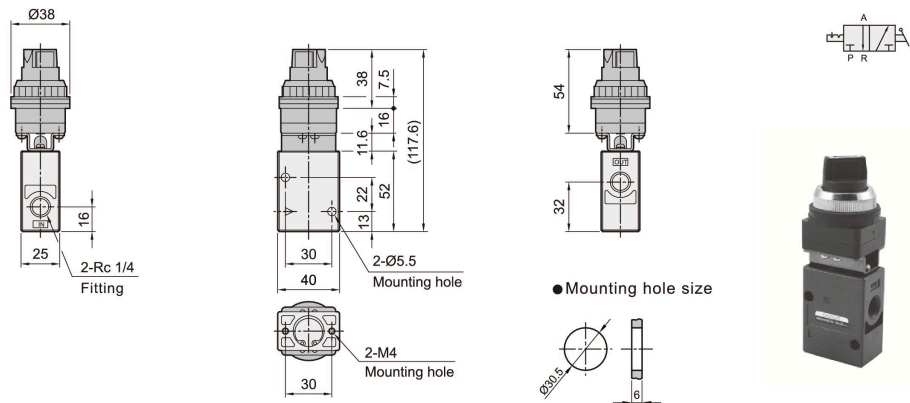

## External dimension

CHELIC PNEUMATIC

### ● MV-20-09 Stop cock button/ Emergency stop

### ● MV-20-11 Key selector / Rotary position