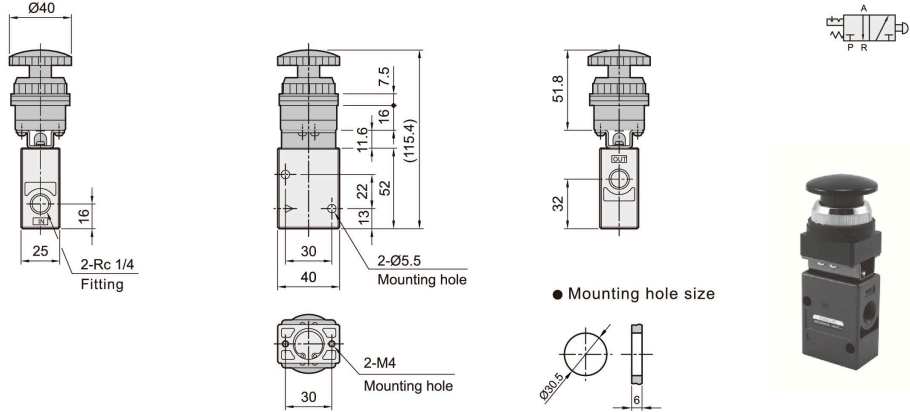

## External dimension

CHELIC PNEUMATIC

### ● MV-20-09 Stop cock button/ Emergency stop

### ● MV-20-11 Key selector / Rotary position