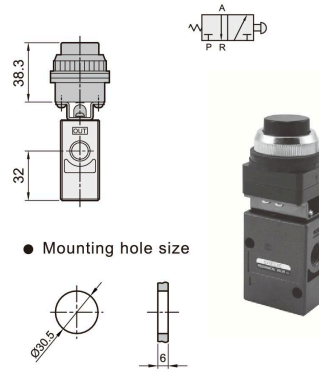

MV series Mechanical valve - MV 200

External dimension

CHELIC PNEUMATIC

● MV-20-06 Push button (Flush)

MV
Mechanical Valve

HVL
Hand-operated Valve

HVM
Hand-operated Valve

HVT
Mini type Hand-operated Valve

● MV-20-07 Push button (Extended)

QE
Quick exhaust Valve

FVA
Foot Valve

FVS
Foot Valve

● MV-20-08 Push button (Mushroom)