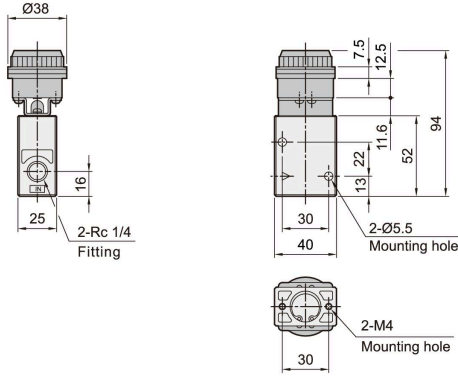

MV series Mechanical valve - MV 200

External dimension

CHELIC PNEUMATIC

● MV-20-06 Push button (Flush)

MV
Mechanical Valve

HVL
Hand-operated Valve

HVM
Hand-operated Valve

HVT
Mini type Hand-operated Valve

● MV-20-07 Push button (Extended)

QE
Quick exhaust Valve

FVA
Foot Valve

FVS
Foot Valve

● MV-20-08 Push button (Mushroom)