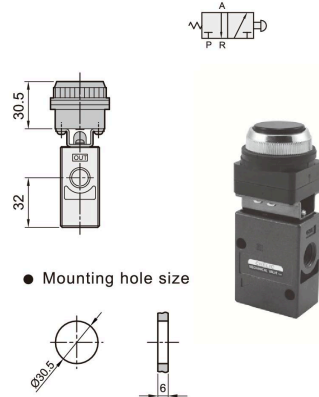

MV series Mechanical valve - MV 200

External dimension

CHELIC PNEUMATIC

● MV-20-06 Push button (Flush)

MV
Mechanical Valve

HVL
Hand-operated Valve

HVM
Hand-operated Valve

HVT
Mini type Hand-operated Valve

● MV-20-07 Push button (Extended)

QE
Quick exhaust Valve

FVA
Foot Valve

FVS
Foot Valve

● MV-20-08 Push button (Mushroom)