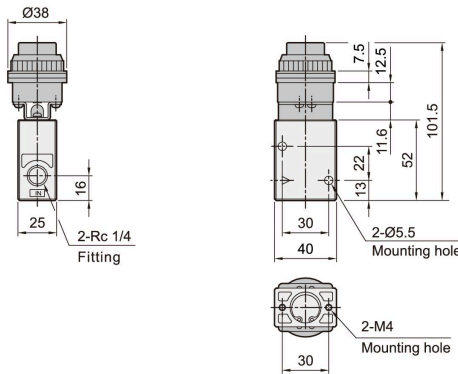

MV series Mechanical valve - MV 200

External dimension

CHELIC PNEUMATIC

● MV-20-06 Push button (Flush)

MV
Mechanical Valve

HVL
Hand-operated Valve

HVM
Hand-operated Valve

HVT
Mini type Hand-operated Valve

● MV-20-07 Push button (Extended)

QE
Quick exhaust Valve

FVA
Foot Valve

FVS
Foot Valve

● MV-20-08 Push button (Mushroom)