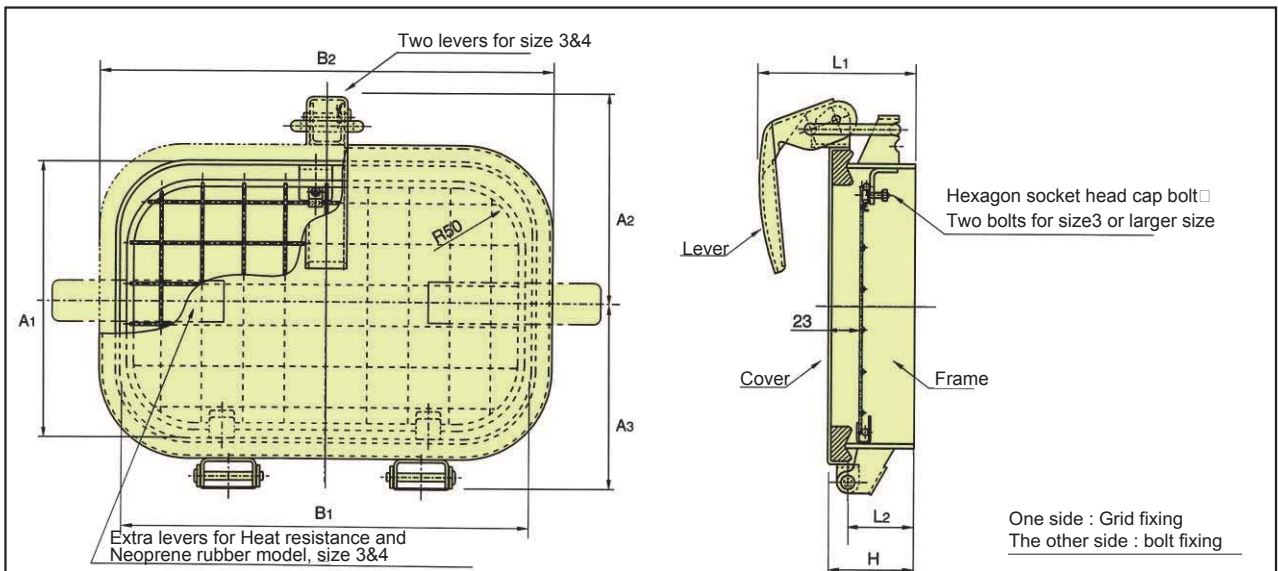

Levers and hinges of each model size

Safty Grid Insert Bolt Fixing (1-G)

(mm)

Model No.	Frame body		Cover				Lever			Weight (kg)
	A ₁	B ₁	A ₂	A ₃	B ₂	H	L ₁	L ₂	数	
CMD-P1-GK (-Q1-GK) (-R1-GK)	130	200	115	103	230	63 (113)	121 (171)	48 (98)	1	2.0 (2.7)

※ () High-neck style

Safty Grid Insert Bolt Fixing (2,3&4-G)

(mm)

Model No.	Frame body		Cover				Lever			Weight (kg)
	A ₁	B ₁	A ₂	A ₃	B ₂	H	L ₁	L ₂	数	
CMD-P2-GK (-Q2-GK) (-R2-GK)	200	300	150	138	330	63 (113)	121 (171)	48 (98)	1	3.3 (4.5)
CMD-P3-GK (-Q3-GK) (-R3-GK)	350	500	225	213	530	63 (113)	121 (171)	48 (98)	2	6.6 (8.6)
CMD-P4-GK (-Q4-GK) (-R4-GK)	500	600	300	288	630	88 (113)	146 (171)	73 (98)	2 [4]	12.0 (13.4)

※ () High-neck style

※ [] Size 4 of Heat resistance and Neoprene rubber model