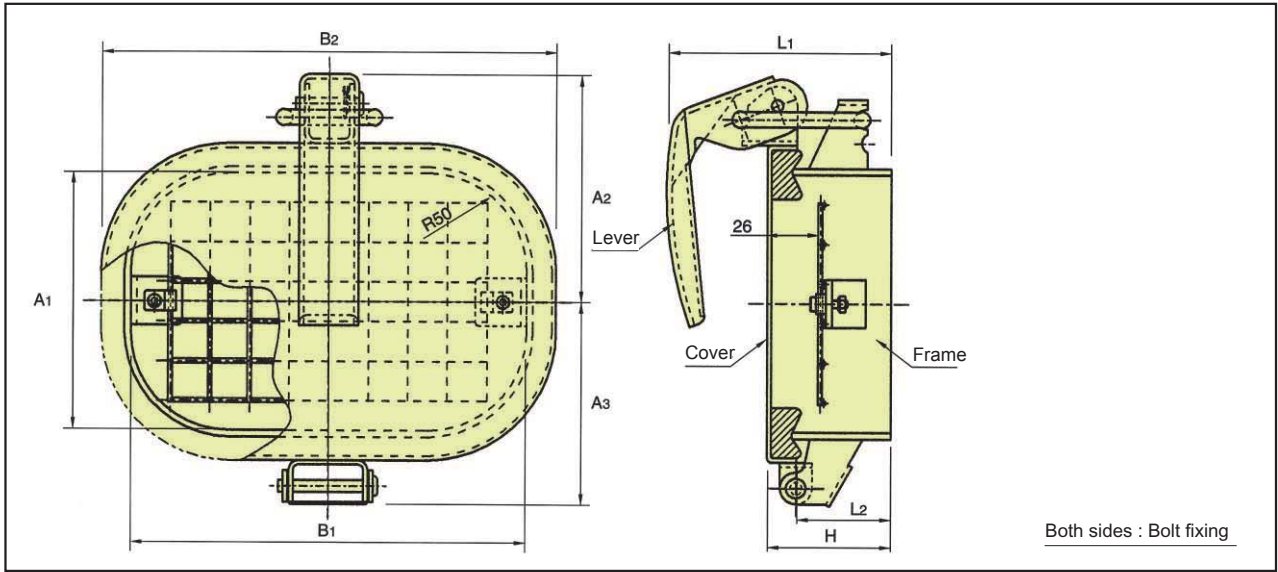

Levers and hinges of each model size

Safty Grid Insert Bolt Fixing (1-G)

(mm)

Model No.	Frame body		Cover				Lever			Weight (kg)
	A ₁	B ₁	A ₂	A ₃	B ₂	H	L ₁	L ₂	数	
CMD-P1-GK (-Q1-GK) (-R1-GK)	130	200	115	103	230	63 (113)	121 (171)	48 (98)	1	2.0 (2.7)

※ () High-neck style

Safty Grid Insert Bolt Fixing (2,3&4-G)

(mm)

Model No.	Frame body		Cover				Lever			Weight (kg)
	A ₁	B ₁	A ₂	A ₃	B ₂	H	L ₁	L ₂	数	
CMD-P2-GK (-Q2-GK) (-R2-GK)	200	300	150	138	330	63 (113)	121 (171)	48 (98)	1	3.3 (4.5)
CMD-P3-GK (-Q3-GK) (-R3-GK)	350	500	225	213	530	63 (113)	121 (171)	48 (98)	2	6.6 (8.6)
CMD-P4-GK (-Q4-GK) (-R4-GK)	500	600	300	288	630	88 (113)	146 (171)	73 (98)	2 [4]	12.0 (13.4)

※ () High-neck style

※ [] Size 4 of Heat resistance and Neoprene rubber model