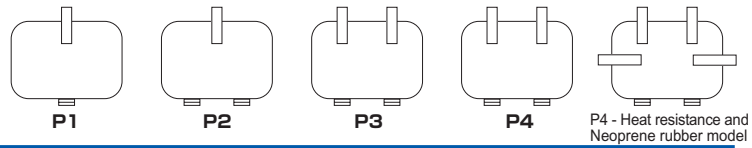

Levers and hinges of each model size

Safty Grid Insert Bolt Fixing (1-G)

(mm)

Model No.	Frame body		Cover				Lever			Weight (kg)
	A ₁	B ₁	A ₂	A ₃	B ₂	H	L ₁	L ₂	数	
CMD-P1-GK (-Q1-GK) (-R1-GK)	130	200	115	103	230	63 (113)	121 (171)	48 (98)	1	2.0 (2.7)

※ () High-neck style

Safty Grid Insert Bolt Fixing (2,3&4-G)

(mm)

Model No.	Frame body		Cover				Lever			Weight (kg)
	A ₁	B ₁	A ₂	A ₃	B ₂	H	L ₁	L ₂	数	
CMD-P2-GK (-Q2-GK) (-R2-GK)	200	300	150	138	330	63 (113)	121 (171)	48 (98)	1	3.3 (4.5)
CMD-P3-GK (-Q3-GK) (-R3-GK)	350	500	225	213	530	63 (113)	121 (171)	48 (98)	2	6.6 (8.6)
CMD-P4-GK (-Q4-GK) (-R4-GK)	500	600	300	288	630	88 (113)	146 (171)	73 (98)	2 [4]	12.0 (13.4)

※ () High-neck style

※ [] Size 4 of Heat resistance and Neoprene rubber model