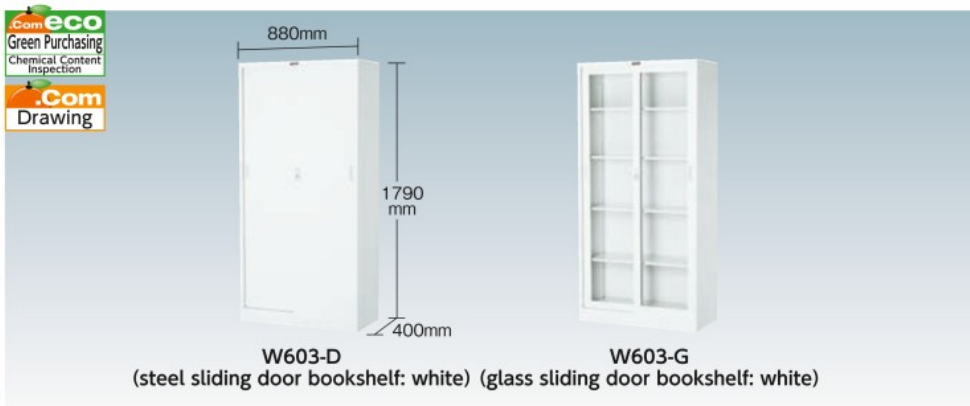

10-154 Standard Bookshelves (depth 400mm type)

For Bases, see p. 10-156/For Shelf Boards and Fall Prevention Metal Fittings, see p. 10-164 to 165 The number next to the logo mark indicates items in stock for each brand.

Office Furniture

- Desks
- PC Desks
- Meeting Tables
- Cafeteria Tables
- Office Chairs
- Meeting Chairs
- Working Chairs
- Anti-Static Stools
- Benches
- Umbrella Stands
- Reception Room Furnitures
- Hanger Racks
- Partitions
- Book Cabinets
- Counters
- Filing Cabinets
- Catalog Cases
- Map Cases/Letter Cases
- Pamphlet Stands
- File Wagons
- Lockers
- Shoes Boxes
- Safes
- Mailboxes
- Key Boxes
- Window Films
- Interior Blinds
- OA Floors
- System Kitchens

Stock
38,650 Items

Bookshelf

Specs •Compatible Type Fall Prevention Metal Fittings: TK/NTK Type

Materials •Steel

Origin •Japan

Order Unit: 1 Piece | Factory direct | Freight: ¥2,000 | Excluding remote islands						TRUSCO NAKAYAMA CORPORATION					
Order Code	Item No.	Price (per piece)	MSRP (per piece)	Max Load Capacity (kg/piece)	Equal Load Capacity (kg/stage)	W x D x H (mm)	Installation Type	Accessories	Shelf Board Pitch (mm)	Additional Shelf Board	Weight (kg)
★448-9977	W603-D	¥43,323	¥46,800	200	60	880 x 400 x 1790	Designated for bottom placing	Cylinder Lock, Shelf Board x 4	30	W-33	51.9
★462-7580	W603-G	¥47,304	¥51,100	200	60	880 x 400 x 1790	Designated for bottom placing	Cylinder Lock, Shelf Board x 4	30	W-33	54.3

Contact us: 0120-509-849 <http://www.orange-book.com/>

Stock
38,650 Items

Cabinet Bookshelf

Features •Keys are placed at 2 positions, which makes it possible to lock each row separately.

Specs •Color: White

Materials •Steel   **Origin** •Japan

Warning
•Use 303B for the base.