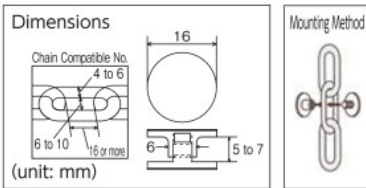

Order Code	Item No.	Price (per bag)	MSRP (per bag)	Color	Q'ty Per Bag (piece)	SPQ (bag)	Weight (g/bag)
282-6712	C-1654	¥518	¥610	Green	6	5	11
282-6721	C-1655	¥518	¥610	Red	6	5	11
282-6739	C-1656	¥518	¥610	Yellow	6	5	11
282-6747	C-1907	¥518	¥610	White	6	5	11

Contact us: 079-246-2501 <http://www.mizumoto-mm.co.jp/>

Stock 529 Items

Stainless Steel Chain

1. Features
2. Since it is excellent in corrosion resistance and acid-resistance, it is used in a very wide range.
3. Materials
4. Stainless Steel (SUS304)
5. Origin
6. Japan