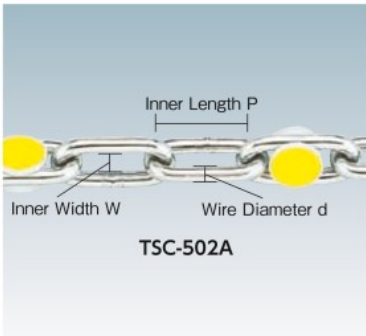

## Stainless Steel Cut Chain (with chain eye)

- Features
- A set of chain eyes are set every 2 connections on the stainless steel chain.
  - Since it reflects and shines to the car's headlight in evening or at night, it is useful for securing safety.

- Materials
- Chain: Stainless steel (SUS304)
  - Chain eye: Polyethylene (PE)
- Origin
- Japan

Order Unit: 1 Piece

TRUSCO NAKAYAMA CORPORATION

Order Code	Item No.	Price (per piece)	MSRP (per piece)	Total Length (m)	Wire Diameter d (mm)	Inner Length P (mm)	Inner Width W (mm)	Working Load (kN)	SPQ (piece)	Weight (kg)
352-4078	TSC-401A	¥2,638	¥2,850	1	4.0	26	6.5	1.67	5	0.275
352-4051	TSC-402A	¥4,073	¥4,400	2	4.0	26	6.5	1.67	5	0.551
352-4043	TSC-403A	¥5,647	¥6,100	3	4.0	26	6.5	1.67	5	0.826
352-4035	TSC-405A	¥9,257	¥10,000	5	4.0	26	6.5	1.67	5	1.377
352-3993	TSC-501A	¥2,916	¥3,150	1	5.0	27	8.0	2.45	5	0.438
352-5180	TSC-502A	¥4,351	¥4,700	2	5.0	27	8.0	2.45	5	0.876
352-5139	TSC-503A	¥6,295	¥6,800	3	5.0	27	8.0	2.45	5	1.314
352-5147	TSC-505A	¥9,442	¥10,200	5	5.0	27	8.0	2.45	5	2.190

## "Chain Eye"

- Features
- When attached to a chain that is difficult to see in the evening or at night, it reflects on the car's headlight and shines.
- Specs
- Compatible chain size: Wire diameter 4 to 6mm
- Materials
- Polyethylene (PE)
- Origin
- Japan