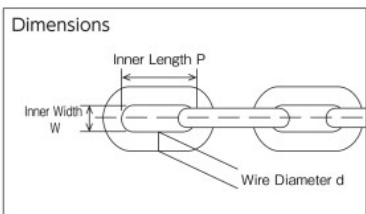

Order Unit: 1 Piece

MIZUMOTO MACHINE MFG.Co.Ltd

Order Code	Item No.	Price (per piece)	MSRP (per piece)	Total Length (m)	Wire Diameter d (mm)	Inner Length P (mm)	Inner Width W (mm)	Working Load (kN)	SPQ (piece)	Weight (kg)
780-5551	1.2-A	¥15,274	¥18,000	30	1.2	7.7	3.0	0.10	1	0.78
780-5560	1.4-A	¥17,820	¥21,000	30	1.4	7.3	3.2	0.15	1	1.14
780-5578	1.6-A	¥16,547	¥19,500	30	1.6	16.8	5.0	0.20	1	1.20
211-4879	2-A	¥25,457	¥30,000	30	2.0	12.0	3.5	0.29	1	2.25
211-4887	2.5-A	¥29,276	¥34,500	30	2.5	14.0	4.5	0.59	1	3.45
211-4895	3-B	¥30,549	¥36,000	30	3.0	24.0	5.0	0.98	1	4.38
211-4909	4-B	¥38,186	¥45,000	30	4.0	26.0	6.5	1.67	1	7.98
211-4917	5-B	¥48,369	¥57,000	30	5.0	27.0	8.0	2.45	1	12.87
211-4925	5.5-B	¥53,460	¥63,000	30	5.5	30.0	8.0	2.94	1	15.90
211-4933	6-B	¥68,734	¥81,000	30	6.0	31.0	9.0	3.43	1	18.99
780-5632	7-B	¥96,737	¥114,000	30	7.0	37.0	10.0	4.41	1	24.60

Order Unit: 1 Piece | Factory direct | No freight charge | Excluding remote islands |

Order Code	Item No.	Price (per piece)	MSRP (per piece)	Total Length (m)	Wire Diameter d (mm)	Inner Length P (mm)	Inner Width W (mm)	Working Load (kN)	SPQ (piece)	Weight (kg)
★780-5641	8-B	¥127,286	¥150,000	30	8	38	12	5.88	1	34.5
★780-5659	9-B	¥178,200	¥210,000	30	9	39	13	7.84	1	45.6
★780-5586	10-A	¥216,386	¥255,000	30	10	40	15	8.82	1	60.0
★780-5594	11-A	¥254,571	¥300,000	30	11	44	17	9.80	1	72.0
★780-5608	12-A	¥320,760	¥378,000	30	12	48	18	12.74	1	90.0
★780-5616	13-A	¥381,857	¥450,000	30	13	52	20	14.70	1	102.0
★780-5624	16-A	¥636,429	¥750,000	30	16	64	24	19.60	1	153.0

Contact us: 079-246-2501 <http://www.mizumoto-mm.co.jp/>