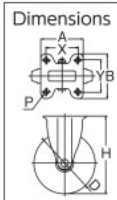

TYSK steel wheel rubber tire type