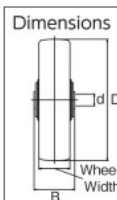

TYS steel wheel rubber tire type

TYSB rubber integrated wheel type

TYSB steel wheel rubber tire type

TYSK rubber integrated wheel type

TYSK steel wheel rubber tire type

TYSW Type

Features •A standard caster with driveability and load capacity for light/medium load. A standard dimension caster used a lot for transportation dollies, roll box pallets and other general work uses.

- Specs •Plate Type
Materials •Metal Fitting: Steel
•Metal Fitting Surface Treatment: Trivalent Unichrome Plated
•Wheel: Rubber
Origin •Japan

Bearing structure of pivot portion

Wheel diameter (mm)	Wheel Shape
50, 65, 75	Rubber-Integrated Wheel
100, 125, 150	Steel wheel rubber tire

Flexible Specs •Flexible Type

Order Unit: 1 Piece

Order Code	Item No.	Price (per piece)	MSRP (per piece)	Allowable Weight		Wheel Diameter D (mm)	Wheel Width (mm)	Mounting Height H (mm)	Mounting Plate A x B (mm)	Mounting Pitch X x Y (mm)	Mounting Hole Diameter P (mm)	SPQ (piece)	Weight (g)
				(daN)	(kgf)								
474-8166	TYS-50	¥ 417	¥ 450	50	51.0	50	28	70	70 x 58	55 x 42	8.8	20	280
474-8174	TYS-65	¥ 472	¥ 510	50	51.0	65	25	85	70 x 58	55 x 42	8.8	20	330
474-8182	TYS-75	¥ 528	¥ 570	60	61.2	75	25	93	70 x 58	55 x 42	8.8	20	365
474-8191	TYS-100	¥1,203	¥1,300	120	122.4	100	32	132	90 x 90	68 to 71 x 68 to 71	11.0	20	840
474-8204	TYS-125	¥1,713	¥1,850	150	153.0	125	38	168	102 x 102	75 to 80 x 75 to 80	11.0	10	1200
474-8212	TYS-150	¥1,898	¥2,050	160	163.2	150	40	190	102 x 102	75 to 80 x 75 to 80	11.0	10	1410