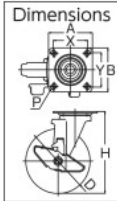

TYSB steel wheel rubber tire type