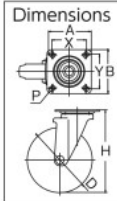

TYS steel wheel rubber tire type