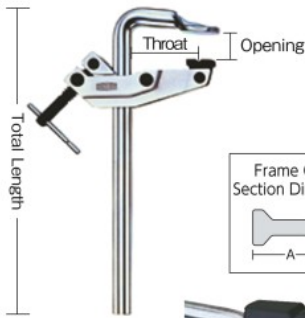

Prices displayed include 8% tax.

BESSEY Stock 100 Items **L Type Clamp**

- Features**
- Because the tightening handle is attached to the outside of the rail, it can be used in a narrow place.
 - By replacing the arm part and attaching the GRD of the separately sold attachment, you can work to spread out.
 - For steel and sheet metal.
- Materials**
- Carbon Steel Tools
- Origin**
- Germany

Order Unit: 1 Piece

Order Code	Item No.	Price (per piece)	MSRP (per piece)	Total Length (mm)	Max Opening (mm)	Throat (mm)	Frame Dimension (mm)		SPQ (piece)	Weight (kg)
							A	B		
423-5550	GRA-30-12	¥21,955	¥24,910	410	300	120	28	11	5	2.6
423-5568	GRA-60-12	¥24,331	¥27,610	710	600	120	28	11	5	3.3
423-5541	GRA-100-12	¥29,129	¥33,040	1110	1000	120	28	11	5	4.3

Hand Clamps

Bar Clamps

Special Clamps

Vices

Parts for Vices

TRUSCO Stock 38,650 Items **Clamp Deep Jaw Type**

- Features**
- Even if there are obstacles, tightening is possible because of the deep jaw.
- Materials**
- Cold Rolled Steel Material
- Origin**
- Taiwan

Contact us: 0120-509-849 <http://www.orange-book.com/>

TRUSCO Stock 38,650 Items **Clamp MULTI Deep Jaw Type**

- Features**
- Even if there are obstacles, tightening is possible because of the deep jaw.
 - Tightening angle up to approximately 35° can be possible using the powerful type adapter.
- Materials**
- Cold Rolled Steel Material
- Origin**
- Taiwan