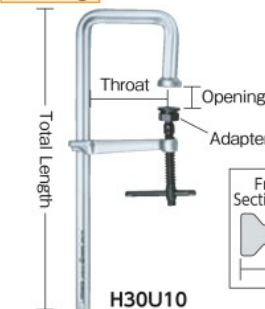

Prices displayed include 8% tax.

BESSEY Stock 100 Items **L Type Clamp**

- Features**
- Because the tightening handle is attached to the outside of the rail, it can be used in a narrow place.
 - By replacing the arm part and attaching the GRD of the separately sold attachment, you can work to spread out.
 - For steel and sheet metal.
- Materials**
- Carbon Steel Tools
- Origin**
- Germany

Clamps · Vices

Toggle Clamps

Hand Vices

Grip Pliers

C-Clamps

L Type Clamp

Clamps for Temporary Structures

Welding Clamps

Hand Clamps

Bar Clamps

Special Clamps

Vices

Parts for Vices

TRUSCO Stock 38,650 Items **Clamp Deep Jaw Type**

- Features**
- Even if there are obstacles, tightening is possible because of the deep jaw.
- Materials**
- Cold Rolled Steel Material
- Origin**
- Taiwan

Contact us: 0120-509-849 <http://www.orange-book.com/>

TRUSCO Stock 38,650 Items **Clamp MULTI Deep Jaw Type**

- Features**
- Even if there are obstacles, tightening is possible because of the deep jaw.
 - Tightening angle up to approximately 35° can be possible using the powerful type adapter.
- Materials**
- Cold Rolled Steel Material
- Origin**
- Taiwan