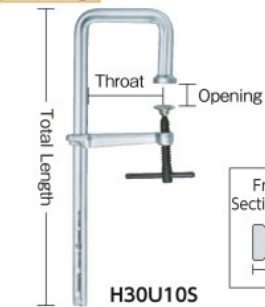

Prices displayed include 8% tax.

BESSEY Stock 100 Items **L Type Clamp**

- Features**
- Because the tightening handle is attached to the outside of the rail, it can be used in a narrow place.
 - By replacing the arm part and attaching the GRD of the separately sold attachment, you can work to spread out.
 - For steel and sheet metal.
- Materials**
- Carbon Steel Tools
- Origin**
- Germany

Hand Clamps

Bar Clamps

Special Clamps

Vices

Parts for Vices

TRUSCO Stock 38,650 Items **Clamp Deep Jaw Type**

- Features**
- Even if there are obstacles, tightening is possible because of the deep jaw.
- Materials**
- Cold Rolled Steel Material
- Origin**
- Taiwan

Order Unit: 1 Piece

Order Code	Item No.	Price (per piece)	MSRP (per piece)	Total Length (mm)	Max Opening (mm)	Throat (mm)	Frame Dimension (mm)		SPQ (piece)	Weight (kg)
							A	B		
490-1193	H25U6S	¥ 5,526	¥ 5,970	410	250	120	22	10.5	2	1.50
490-1207	H30U10S	¥ 6,970	¥ 7,530	510	300	140	25	12.0	2	2.35
490-1215	H30U11S	¥ 9,600	¥10,370	535	300	140	30	15.0	2	3.38
490-1223	H50U11S	¥11,062	¥11,950	735	500	140	30	15.0	2	4.02
490-1231	H30U15S	¥17,774	¥19,200	600	300	175	40	20.0	2	6.80
490-1240	H40U15S	¥18,958	¥20,480	700	400	175	40	20.0	2	7.38
490-1258	H50U15S	¥20,337	¥21,970	800	500	175	40	20.0	2	7.94

Contact us: 0120-509-849 <http://www.orange-book.com/>

TRUSCO Stock 38,650 Items **Clamp MULTI Deep Jaw Type**

- Features**
- Even if there are obstacles, tightening is possible because of the deep jaw.
 - Tightening angle up to approximately 35° can be possible using the powerful type adapter.
- Materials**
- Cold Rolled Steel Material
- Origin**
- Taiwan