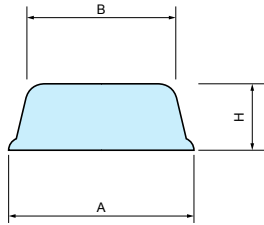

B-P·TB·SJ-P SERIES

B-P ADHESIVE RUBBER FEET

- Adhesive on back side.

Part no. / Dimensions

1pack = 10pcs

Part no.	A	B	H	Material	Color
B-PG40	6	5	1.8	Rubber	Gray
B-PG41	11	9	3.5	Rubber	Gray
B-PG42	16	13	5.5	Rubber	Gray
B-PG43	21	17	7	Rubber	Gray
B-PG44	26	20	11	Rubber	Gray
B-P 40	6	5	1.8	Rubber	Black
B-P 41	11	9	3.5	Rubber	Black
B-P 42	16	13	5.5	Rubber	Black
B-P 43	21	17	7	Rubber	Black
B-P 44	26	20	11	Rubber	Black
B-P 51	11	9	5.5	Rubber	Black
B-P 52	16	13	7	Rubber	Black

TB ADHESIVE RUBBER FEET

- Adhesive on back side.

Part no. / Dimensions

1pack = 10pcs

Part no.	A	H	Color	Material
TB- 8	8	2.6	Black	Rubber
TB-12	11.3	5.6	Black	Rubber
TB-16	15.9	8	Black	Rubber

B-P RUBBER FEET

- Screws are required for installing.

Part no. / Dimensions

1pack = 10pcs

Part no.	A	B	H	a	b	h	Material	Color
B-P1	15	13	7.7	2.5	6	4.5	Rubber	Black
B-P2	19	15	8	3	6	5.5	Rubber	Black
B-P3	22	18	13	3	7.5	7	Rubber	Black
B-P4	32	26	20	5	15	10	Rubber	Black
B-P5	32	28	15	5	14	10	Rubber	Black

SJ-P POLYURETHANE RUBBER FEET

- No color bleeding.
- Adhesive on back side.

Part no. / Dimensions

1pack = 10pcs

Part no.	A	B	H	C	D	Color	Material
SJ-P5007	10.4	10.4	2.5	7.2	7.2	Black	Polyurethane
SJ-P5008	12.7	12.7	3	9.5	9.5	Black	Polyurethane
SJ-P5018	12.7	12.7	5.8	7	7	Black	Polyurethane
SJ-P1004	15	15	4.5	10	10	Black	Polyurethane
SJ-P5023	20.6	20.6	7.6	12.7	12.7	Black	Polyurethane