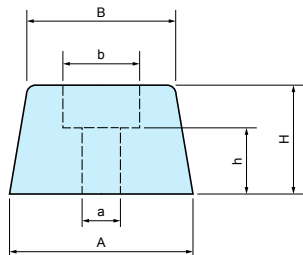

B-P·TB·SJ-P SERIES

B-P ADHESIVE RUBBER FEET

- Adhesive on back side.

Part no. / Dimensions

1pack = 10pcs

Part no.	A	B	H	Material	Color
B-PG40	6	5	1.8	Rubber	Gray
B-PG41	11	9	3.5	Rubber	Gray
B-PG42	16	13	5.5	Rubber	Gray
B-PG43	21	17	7	Rubber	Gray
B-PG44	26	20	11	Rubber	Gray
B-P 40	6	5	1.8	Rubber	Black
B-P 41	11	9	3.5	Rubber	Black
B-P 42	16	13	5.5	Rubber	Black
B-P 43	21	17	7	Rubber	Black
B-P 44	26	20	11	Rubber	Black
B-P 51	11	9	5.5	Rubber	Black
B-P 52	16	13	7	Rubber	Black

TB ADHESIVE RUBBER FEET

- Adhesive on back side.

Part no. / Dimensions

1pack = 10pcs

Part no.	A	H	Color	Material
TB- 8	8	2.6	Black	Rubber
TB-12	11.3	5.6	Black	Rubber
TB-16	15.9	8	Black	Rubber

B-P RUBBER FEET

- Screws are required for installing.

Part no. / Dimensions

1pack = 10pcs

Part no.	A	B	H	a	b	h	Material	Color
B-P1	15	13	7.7	2.5	6	4.5	Rubber	Black
B-P2	19	15	8	3	6	5.5	Rubber	Black
B-P3	22	18	13	3	7.5	7	Rubber	Black
B-P4	32	26	20	5	15	10	Rubber	Black
B-P5	32	28	15	5	14	10	Rubber	Black