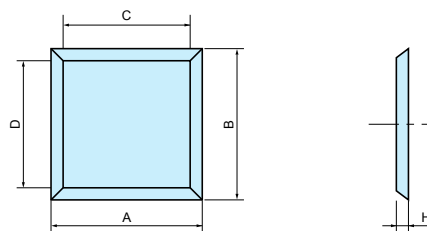

TB ADHESIVE RUBBER FEET

- Adhesive on back side.

Part no. / Dimensions

1pack = 10pcs

Part no.	A	H	Color	Material
TB- 8	8	2.6	Black	Rubber
TB-12	11.3	5.6	Black	Rubber
TB-16	15.9	8	Black	Rubber

B-P RUBBER FEET

- Screws are required for installing.

Part no. / Dimensions

1pack = 10pcs

Part no.	A	B	H	a	b	h	Material	Color
B-P1	15	13	7.7	2.5	6	4.5	Rubber	Black
B-P2	19	15	8	3	6	5.5	Rubber	Black
B-P3	22	18	13	3	7.5	7	Rubber	Black
B-P4	32	26	20	5	15	10	Rubber	Black
B-P5	32	28	15	5	14	10	Rubber	Black

SJ-P POLYURETHANE RUBBER FEET

- No color bleeding.
- Adhesive on back side.

Part no. / Dimensions

1pack = 10pcs

Part no.	A	B	H	C	D	Color	Material
SJ-P5007	10.4	10.4	2.5	7.2	7.2	Black	Polyurethane
SJ-P5008	12.7	12.7	3	9.5	9.5	Black	Polyurethane
SJ-P5018	12.7	12.7	5.8	7	7	Black	Polyurethane
SJ-P1004	15	15	4.5	10	10	Black	Polyurethane
SJ-P5023	20.6	20.6	7.6	12.7	12.7	Black	Polyurethane