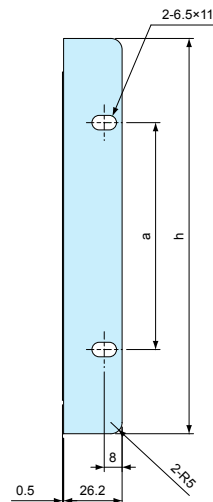

MSM·MZ SERIES

MS Optional parts

MSM RACK MOUNTING BRACKET

Components

Part name	Material	Color / Finish
Rack mounting bracket	Aluminium extrusion	Gray · Black Painted
Screw · Nut	Steel M5	Black trivalent chromate

Color Type

Color code	Color
G	Gray
B	Black

Part no. / Dimensions

1set = 2pcs

Part no.	h (Case height)	a	Sales unit
MSM-88□	88	76.2	2
MSM-133□	132.5	57.1	2
MSM-177□	177	101.6	2
MSM-222□	221.5	146	2

MZ SLIDE NUT

- Slide nut for side frame.

Components

Ref. #	Part name	Material	Color / Finish
1	Nut	Brass · steel	Nickel plating
2	Nut holder	PE	Black

Part no. / Dimensions

1pack = 10pcs

Part no.	Thread size	Material	Sales unit
MZ-4	M4	Brass	10
MZ-5	M5	Steel	10