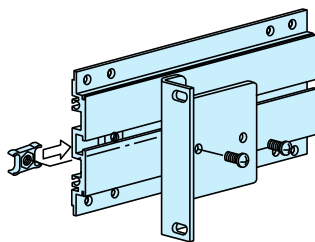

MSM·MZ SERIES

MS Optional parts

MSM RACK MOUNTING BRACKET

Components

Part name	Material	Color / Finish
Rack mounting bracket	Aluminium extrusion	Gray · Black Painted
Screw · Nut	Steel M5	Black trivalent chromate

Color Type

Color code	Color
G	Gray
B	Black

Part no. / Dimensions

1set = 2pcs

Part no.	h (Case height)	a	Sales unit
MSM-88□	88	76.2	2
MSM-133□	132.5	57.1	2
MSM-177□	177	101.6	2
MSM-222□	221.5	146	2

MZ SLIDE NUT

- Slide nut for side frame.

Components

Ref. #	Part name	Material	Color / Finish
1	Nut	Brass · steel	Nickel plating
2	Nut holder	PE	Black

Part no. / Dimensions

1pack = 10pcs

Part no.	Thread size	Material	Sales unit
MZ-4	M4	Brass	10
MZ-5	M5	Steel	10