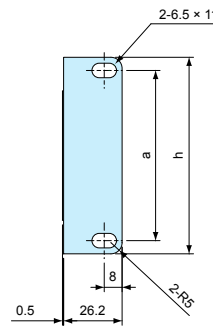

Color Type

Color code	Color
G	Gray
B	Black

Part no. / Dimensions

1set = 2pcs

Part no.	h (Case height)	a	Sales unit
MSM-88□	88	76.2	2
MSM-133□	132.5	57.1	2
MSM-177□	177	101.6	2
MSM-222□	221.5	146	2

MZ SLIDE NUT

- Slide nut for side frame.

Components

Ref. #	Part name	Material	Color / Finish
1	Nut	Brass · steel	Nickel plating
2	Nut holder	PE	Black

Part no. / Dimensions

1pack = 10pcs

Part no.	Thread size	Material	Sales unit
MZ-4	M4	Brass	10
MZ-5	M5	Steel	10