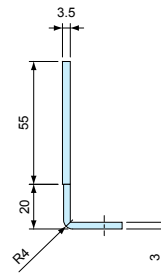

MSM·MZ SERIES

MS Optional parts

MSM RACK MOUNTING BRACKET

Components

Part name	Material	Color / Finish
Rack mounting bracket	Aluminium extrusion	Gray · Black Painted
Screw · Nut	Steel M5	Black trivalent chromate

Color Type

Color code	Color
G	Gray
B	Black

Part no. / Dimensions

1set = 2pcs

Part no.	h (Case height)	a	Sales unit
MSM-88□	88	76.2	2
MSM-133□	132.5	57.1	2
MSM-177□	177	101.6	2
MSM-222□	221.5	146	2

MZ SLIDE NUT

- Slide nut for side frame.

Components

Ref. #	Part name	Material	Color / Finish
1	Nut	Brass · steel	Nickel plating
2	Nut holder	PE	Black

Part no. / Dimensions

1pack = 10pcs

Part no.	Thread size	Material	Sales unit
MZ-4	M4	Brass	10
MZ-5	M5	Steel	10