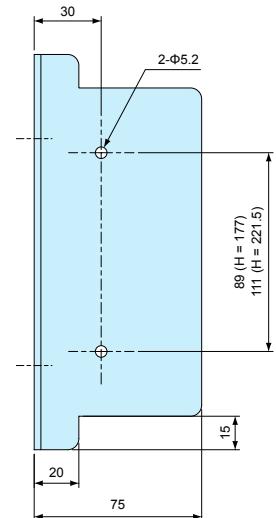

MSM·MZ SERIES

MS Optional parts

MSM RACK MOUNTING BRACKET

Components

Part name	Material	Color / Finish
Rack mounting bracket	Aluminium extrusion	Gray · Black Painted
Screw · Nut	Steel M5	Black trivalent chromate

Color Type

Color code	Color
G	Gray
B	Black

Part no. / Dimensions

1set = 2pcs

Part no.	h (Case height)	a	Sales unit
MSM-88□	88	76.2	2
MSM-133□	132.5	57.1	2
MSM-177□	177	101.6	2
MSM-222□	221.5	146	2

MZ SLIDE NUT

- Slide nut for side frame.

Components

Ref. #	Part name	Material	Color / Finish
1	Nut	Brass · steel	Nickel plating
2	Nut holder	PE	Black

Part no. / Dimensions

1pack = 10pcs

Part no.	Thread size	Material	Sales unit
MZ-4	M4	Brass	10
MZ-5	M5	Steel	10