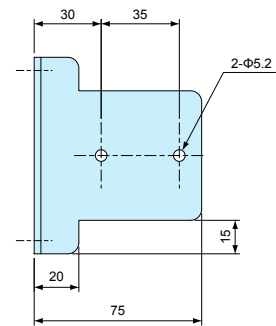

MSM·MZ SERIES

MS Optional parts

MSM RACK MOUNTING BRACKET

Components

Part name	Material	Color / Finish
Rack mounting bracket	Aluminium extrusion	Gray · Black Painted
Screw · Nut	Steel M5	Black trivalent chromate

Color Type

Color code	Color
G	Gray
B	Black

Part no. / Dimensions

1set = 2pcs

Part no.	h (Case height)	a	Sales unit
MSM-88□	88	76.2	2
MSM-133□	132.5	57.1	2
MSM-177□	177	101.6	2
MSM-222□	221.5	146	2

MZ SLIDE NUT

- Slide nut for side frame.

Components

Ref. #	Part name	Material	Color / Finish
1	Nut	Brass · steel	Nickel plating
2	Nut holder	PE	Black

Part no. / Dimensions

1pack = 10pcs

Part no.	Thread size	Material	Sales unit
MZ-4	M4	Brass	10
MZ-5	M5	Steel	10