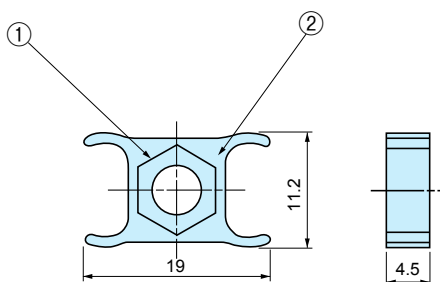

Color Type

Color code	Color
G	Gray
B	Black

Part no. / Dimensions

1set = 2pcs

Part no.	h (Case height)	a	Sales unit
MSM-88□	88	76.2	2
MSM-133□	132.5	57.1	2
MSM-177□	177	101.6	2
MSM-222□	221.5	146	2

MZ SLIDE NUT

- Slide nut for side frame.

Components

Ref. #	Part name	Material	Color / Finish
1	Nut	Brass · steel	Nickel plating
2	Nut holder	PE	Black

Part no. / Dimensions

1pack = 10pcs

Part no.	Thread size	Material	Sales unit
MZ-4	M4	Brass	10
MZ-5	M5	Steel	10