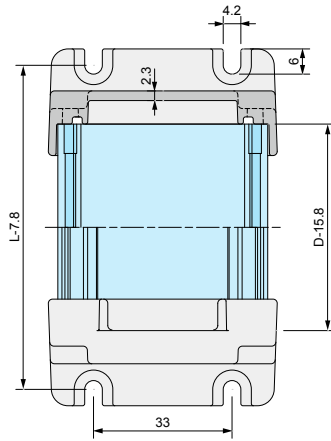

AW dimensions

• CAD data is downloadable from our website. Please use the data for your designing.

AW5-4-□

Part no.	W	H	D (Body length)	L (Overall length)
AW 5-4- 7□	54.6	38.6	65	85
AW 5-4- 9□	54.6	38.6	85	105
AW 5-4-11□	54.6	38.6	110	130
AW 5-4-14□	54.6	38.6	135	155

AW7-7-□

Part no.	W	H	D (Body length)	L (Overall length)
AW 7-7- 8□	65.8	70.8	80	106
AW 7-7-11□	65.8	70.8	110	136
AW 7-7-15□	65.8	70.8	150	176
AW 7-7-20□	65.8	70.8	200	226
AW 7-7-25□	65.8	70.8	250	276