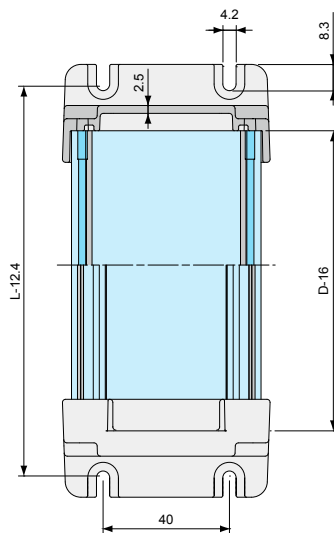

AW dimensions

• CAD data is downloadable from our website. Please use the data for your designing.

AW5-4-□

Part no.	W	H	D (Body length)	L (Overall length)
AW 5-4- 7□	54.6	38.6	65	85
AW 5-4- 9□	54.6	38.6	85	105
AW 5-4-11□	54.6	38.6	110	130
AW 5-4-14□	54.6	38.6	135	155

AW7-7-□

Part no.	W	H	D (Body length)	L (Overall length)
AW 7-7- 8□	65.8	70.8	80	106
AW 7-7-11□	65.8	70.8	110	136
AW 7-7-15□	65.8	70.8	150	176
AW 7-7-20□	65.8	70.8	200	226
AW 7-7-25□	65.8	70.8	250	276