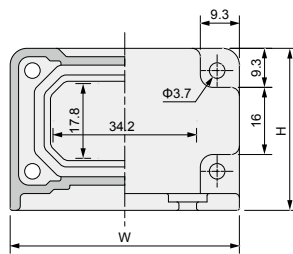

AW dimensions

• CAD data is downloadable from our website. Please use the data for your designing.

AW5-4-□

Part no.	W	H	D (Body length)	L (Overall length)
AW 5-4- 7□	54.6	38.6	65	85
AW 5-4- 9□	54.6	38.6	85	105
AW 5-4-11□	54.6	38.6	110	130
AW 5-4-14□	54.6	38.6	135	155

AW7-7-□

Part no.	W	H	D (Body length)	L (Overall length)
AW 7-7- 8□	65.8	70.8	80	106
AW 7-7-11□	65.8	70.8	110	136
AW 7-7-15□	65.8	70.8	150	176
AW 7-7-20□	65.8	70.8	200	226
AW 7-7-25□	65.8	70.8	250	276