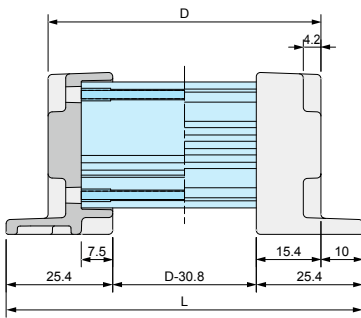

AW dimensions

• CAD data is downloadable from our website. Please use the data for your designing.

AW5-4-□

Part no.	W	H	D (Body length)	L (Overall length)
AW 5-4- 7□	54.6	38.6	65	85
AW 5-4- 9□	54.6	38.6	85	105
AW 5-4-11□	54.6	38.6	110	130
AW 5-4-14□	54.6	38.6	135	155

AW7-7-□

Part no.	W	H	D (Body length)	L (Overall length)
AW 7-7- 8□	65.8	70.8	80	106
AW 7-7-11□	65.8	70.8	110	136
AW 7-7-15□	65.8	70.8	150	176
AW 7-7-20□	65.8	70.8	200	226
AW 7-7-25□	65.8	70.8	250	276