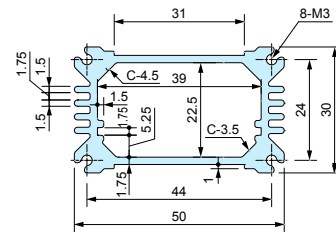

AW dimensions

• CAD data is downloadable from our website. Please use the data for your designing.

AW5-4-□

Part no.	W	H	D (Body length)	L (Overall length)
AW 5-4- 7□	54.6	38.6	65	85
AW 5-4- 9□	54.6	38.6	85	105
AW 5-4-11□	54.6	38.6	110	130
AW 5-4-14□	54.6	38.6	135	155

AW7-7-□

Part no.	W	H	D (Body length)	L (Overall length)
AW 7-7- 8□	65.8	70.8	80	106
AW 7-7-11□	65.8	70.8	110	136
AW 7-7-15□	65.8	70.8	150	176
AW 7-7-20□	65.8	70.8	200	226
AW 7-7-25□	65.8	70.8	250	276