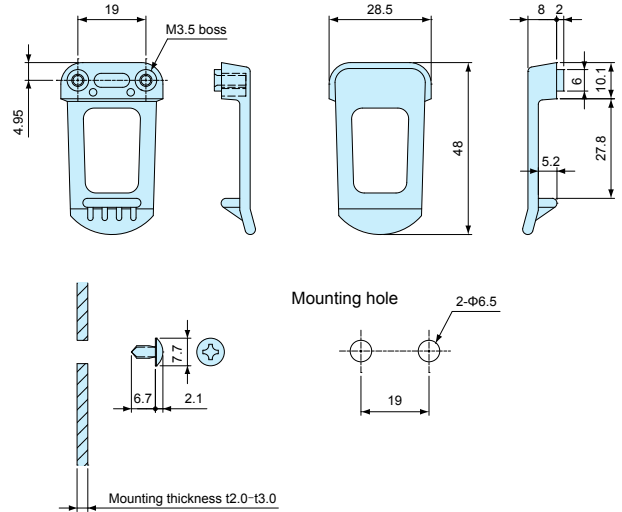

## GDH BELT CLIP

## GDH dimensions

## Part no. / Dimensions

Part no.	Color	W	H	D
GDH-1G	White gray	28.5	10	48
GDH-1B	Black	28.5	10	48

## DK dimensions