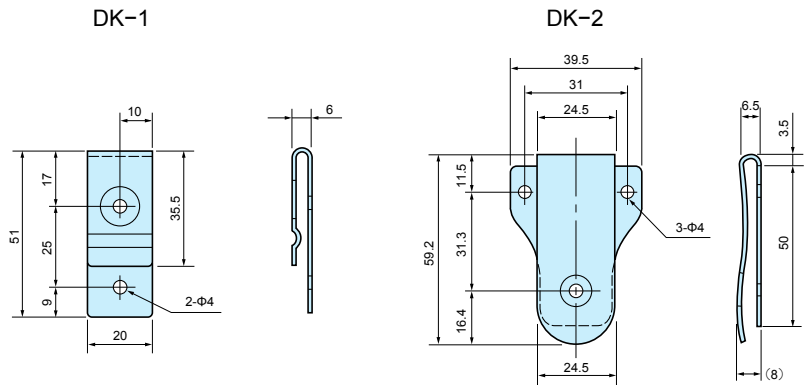

## GDH dimensions

## Components

UL94HB

Ref. #	Part name	Pcs	Material	Color / Finish
1	Clip	1	ABS	White gray · Black
2	Screw	2	M3.5 Steel	Zinc plated

## Part no. / Dimensions

Part no.	Color	W	H	D
GDH-1G	White gray	28.5	10	48
GDH-1B	Black	28.5	10	48

## DK dimensions