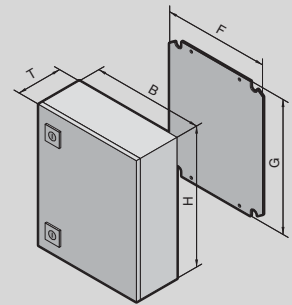

Colour:

- RAL 7035

Supply includes:

- Enclosure with hinged door(s), of all-round solid construction
 - Gland plate(s) in enclosure base
 - Mounting plate
 - Lock: 3 mm double-bit
- Please observe the product-specific scope of supply.

Approvals:

- UL
- cUL
- CSA
- TÜV
- Germanischer Lloyd
- Russian Maritime Register of Shipping
- Lloyds Register of Shipping
- Bureau Veritas

Width (B) mm	Packs of	200	200	300	300	300	Page
Height (H) mm		300	300	300	300	400	
Depth (T) mm		120	155	155	210	210	
Mounting plate width (F) mm		162	162	254	254	254	
Mounting plate height (G) mm		275	275	275	275	375	
Material thickness - enclosure mm		1.25	1.25	1.38	1.38	1.38	
Material thickness - door mm		1.5	1.5	1.5	1.5	1.5	
Mounting plate thickness mm		2.0	2.0	2.0	2.0	2.0	
Model No.	1 pc(s).	1032.500	1035.500	1036.500	1033.500	1034.500	
Weight kg		4.0	4.5	6.1	7.0	8.8	
Protection category IP to IEC 60 529		IP 55	IP 55	IP 66	IP 66	IP 66	
Protection category NEMA		NEMA 12	NEMA 12	NEMA 4	NEMA 4	NEMA 4	
Product-specific scope of supply							
Door(s)		1	1	1	1	1	
Door hinged on the right, may be swapped to the left		-	-	■	■	■	
Cam lock		1	1	1	1	1	
Gland plate, size		1	1	-	-	-	
Gland plate, qty.		1	1	1	1	1	
Accessories							
Rails for interior installation	4 pc(s).	-	-	-	2383.210	2383.210	716
Wall mounting bracket	4 pc(s).	2508.100	2508.100	2508.100	2508.100	2508.100	698
Baying kit	1 pc(s).	1199.100	1199.100	1199.100	1199.100	1199.100	658
180° hinges	2 pc(s).	2449.000	2449.000	2449.000	2449.000	2449.000	684
Door stay	5 pc(s).	-	-	2519.000	2519.000	2519.000	688
Eyebolts		-	-	-	-	-	
LED system light		-	-	-	-	-	
Dust guard trim	1 pc(s).	2426.500	2426.500	2426.500	2426.500	2426.500	691
Wiring plan pocket, plastic		see page	see page	see page	see page	see page	687
Cable gland, brass		see page	see page	see page	see page	see page	776
Cable gland, polyamide		see page	see page	see page	see page	see page	776
Mounting bars		-	-	-	-	-	
Earth straps		see page	see page	see page	see page	see page	762