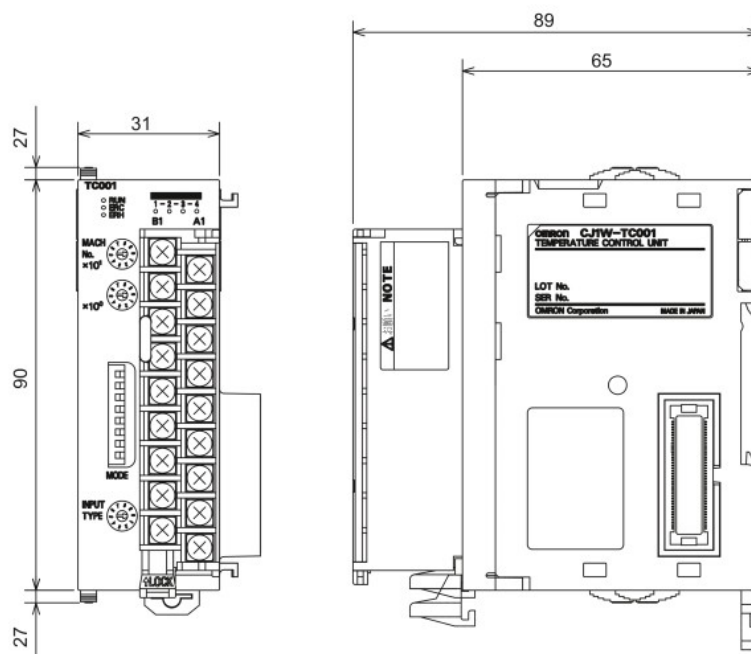

Dimensions

(Unit: mm)

CJ1W-TC□□□□

Current Transformer (Sold Separately)

E54-CT1

E54-CT3

Related Manuals

| Manual name | Cat. No. | Model numbers | Application | Description |
|---|----------|---|---|--|
| CJ-series Temperature Control Units Operation Manual for NJ-series CPU Unit | W491 | CJ1W-TC003/ -TC004/-TC103/ -TC104 | Learning the functions and application methods of the CJ-series Temperature Control Units used in an NJ-series configuration. | Describes the application methods of the CJ-series Temperature Control Units used in an NJ-series configuration. |
| CJ Series Temperature Control Units Operation Manual | W396 | CJ1W-TC□□□□ | Learning the functions and application methods of the CJ-series Temperature Control Units. | Describes the application methods of the CJ-series Temperature Control Units. |