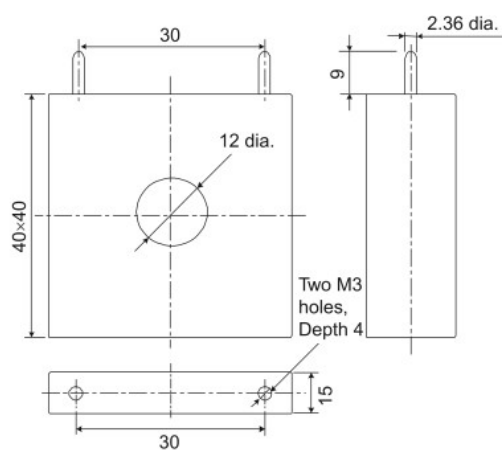

Dimensions

(Unit: mm)

CJ1W-TC□□□□

Current Transformer (Sold Separately)

E54-CT1

E54-CT3

Related Manuals

| Manual name | Cat. No. | Model numbers | Application | Description |
|---|----------|---|---|--|
| CJ-series Temperature Control Units Operation Manual for NJ-series CPU Unit | W491 | CJ1W-TC003/ -TC004/-TC103/ -TC104 | Learning the functions and application methods of the CJ-series Temperature Control Units used in an NJ-series configuration. | Describes the application methods of the CJ-series Temperature Control Units used in an NJ-series configuration. |
| CJ Series Temperature Control Units Operation Manual | W396 | CJ1W-TC□□□□ | Learning the functions and application methods of the CJ-series Temperature Control Units. | Describes the application methods of the CJ-series Temperature Control Units. |