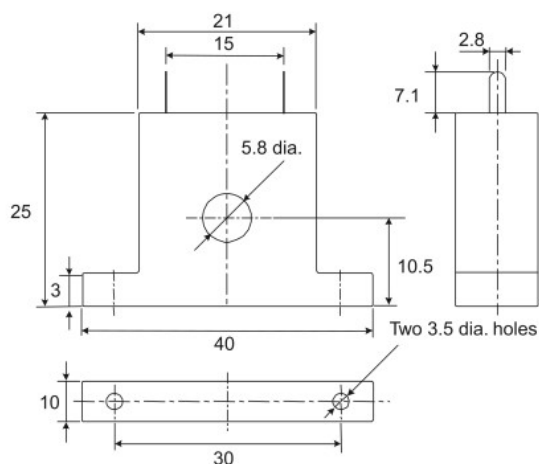

Dimensions

(Unit: mm)

CJ1W-TC□□□□

Current Transformer (Sold Separately)

E54-CT1

E54-CT3

Related Manuals

| Manual name | Cat. No. | Model numbers | Application | Description |
|---|----------|---|---|--|
| CJ-series Temperature Control Units Operation Manual for NJ-series CPU Unit | W491 | CJ1W-TC003/ -TC004/-TC103/ -TC104 | Learning the functions and application methods of the CJ-series Temperature Control Units used in an NJ-series configuration. | Describes the application methods of the CJ-series Temperature Control Units used in an NJ-series configuration. |
| CJ Series Temperature Control Units Operation Manual | W396 | CJ1W-TC□□□□ | Learning the functions and application methods of the CJ-series Temperature Control Units. | Describes the application methods of the CJ-series Temperature Control Units. |