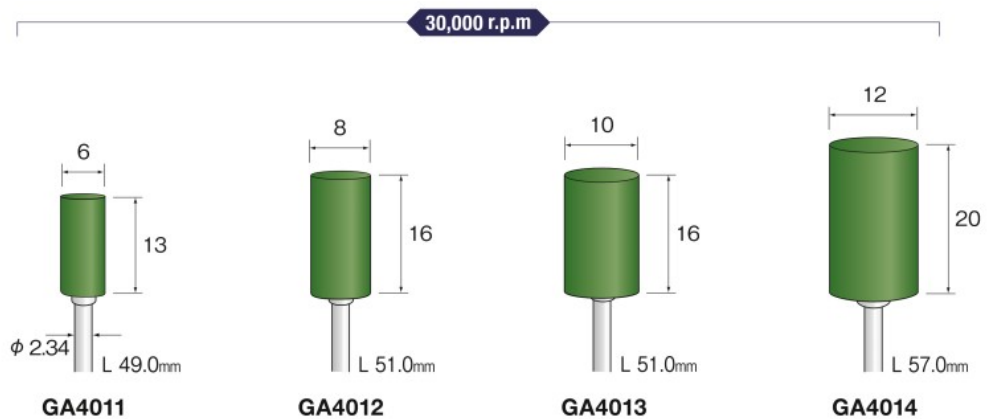

1 Pack

5 Pieces

Shank ϕ 2.34

1 Pack

5 Pieces

Shank ϕ 3.0

1 Pack

3 Pieces