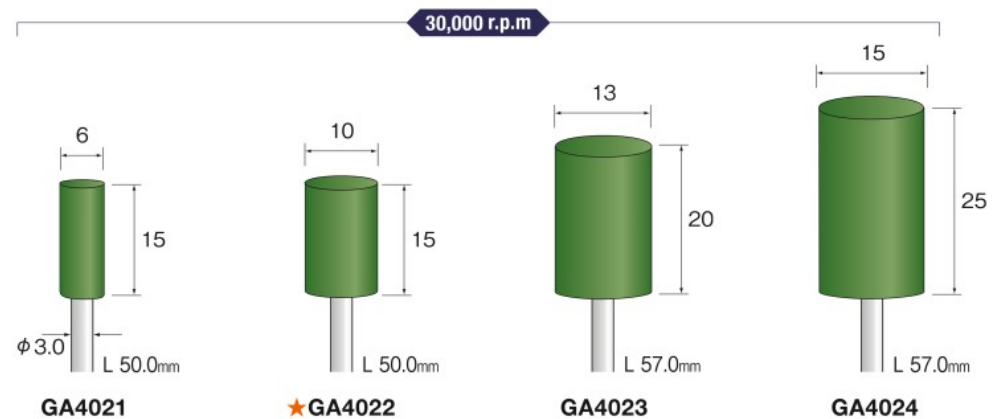

1 Pack

5 Pieces

Shank ϕ 2.34

1 Pack

5 Pieces

Shank ϕ 3.0

1 Pack

3 Pieces