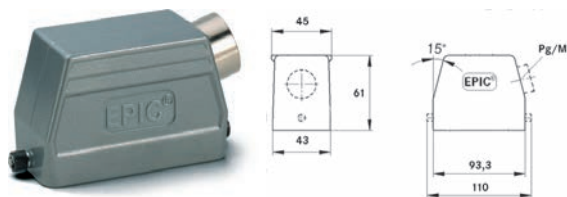

EPIC® H-B 16 TG-RO

Housing design H-B. The industry standard.

Info

- Non-slip ridges for comfortable disconnecting

EPIC® H-B 16 TGH-RO

Housing design H-B. The industry standard.

Info

- Non-slip ridges for comfortable disconnecting
- More interior space for wiring

EPIC® H-B 16 TS-RO

Housing design H-B. The industry standard.

Info

- Non-slip ridges for comfortable disconnecting

Benefits

- The housing standard. Wide choice for all applications

Application range

- Plant engineering
- Light & sound technology
- Plastics industry

Product features

EPIC® H-B 16 TG-RO

- Hood, low version
- Reels for single lever
- Straight cable entry
- Versions with / without neck

EPIC® H-B 16 TGH-RO

- Hood, high version
- Reels for single lever
- Straight cable entry
- Versions with / without neck

DIN VDE Certified production control:
VDE-REG. no.: B437
UL-tested:
UL File Number: E75770

Temperature range
-40°C to +100°C,
short-term up to +125°C

Article number	Article description	M	PG	Neck	Pieces / PU
H-B housing: hood (straight cable entry, bolts for single lever)					
10080900	H-B 16 TG-RO 21		21	yes	5
19080900	H-B 16 TG-RO M25	25			5
H-B housing: hood (straight cable entry, bolts for single lever, high version)					
70094200	H-B 16 TGH-RO 21		21	yes	5
70094400	H-B 16 TGH-RO 29		29	yes	5
79094200	H-B 16 TGH-RO M25	25			5
79094400	H-B 16 TGH-RO M32	32			5
79094600	H-B 16 TGH-RO M40	40			5
H-B housing: hood (side cable entry, bolts for single lever)					
10082900	H-B 16 TS-RO 21		21	yes	5
10092900	H-B 16 TS-RO 29		29	yes	5
19082900	H-B 16 TS-RO M25	25		yes	5
19092900	H-B 16 TS-RO M32	32		yes	5