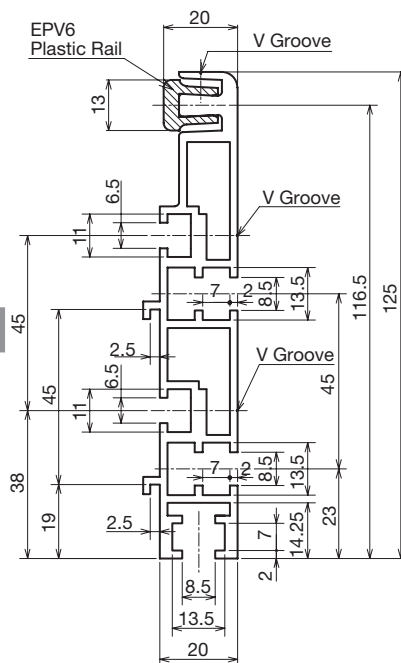

5-Type/6-Type Resin Top Cover/Aluminum Frame Series

● Order No. Example

C56AFSDT

Side Frame No.

◇ Aluminum Side Frame for use with Triple Speed/Carrier Chain (Pallet Guide Rail)

Compatible Aluminum Frames: C5AF/C6AF

Side Frame No.	Length/Unit	Material	¥
C56AFDT	3m	 A6063S T5	

* V6 Plastic Rail Sold Separately

Order Method

Aluminum Frame No.

Side Frame No. Length and Quantity

Resin Top Cover No.

Guide

* EPV6 Plastic Rail
 P391