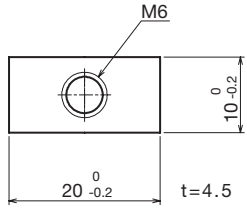

◇ M5 Long Nut (UniChrome plating included)

Nut. No.	¥
M5NT20	

● Order No.
CZ3GBAL

Guide Bracket No.

◇ Guide Bracket

Compatible Aluminum Frames: C3AF/CZ3AFS

Guide Bracket No.	Material	¥
CZ3GBAL	Aluminum Angle Bar A6063 T5	

● Order No.
M6NT20

Nut. No.

◇ M6 Long Nut (UniChrome plating included)

Nut. No.	¥
M6NT20	

Order Method

Aluminum Frame No.

Return Guide No.

Guide Bracket No.