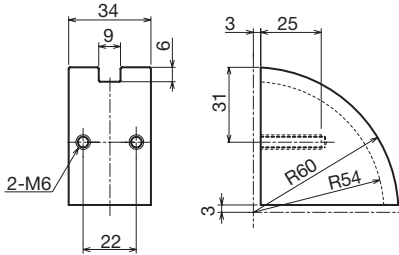

3-Type Aluminum Frame Series

● Order No.
CZ3RGPE

Return Guide No.

◇ Return Guide

Compatible Aluminum Frames: C3AF/CZ3AFS

Return Guide No.	Material	¥
CZ3RGPE	UHMW Polyethylene	

● Order No.
M5NT20

Nut. No.

◇ M5 Long Nut (UniChrome plating included)

Nut. No.	¥
M5NT20	

● Order No.
CZ3GBAL

Guide Bracket No.

◇ Guide Bracket

Compatible Aluminum Frames: C3AF/CZ3AFS

Guide Bracket No.	Material	¥
CZ3GBAL	Aluminum Angle Bar A6063 T5	

● Order No.
M6NT20

Nut. No.

◇ M6 Long Nut (UniChrome plating included)

Nut. No.	¥
M6NT20	

Order Method

Aluminum Frame No.

Return Guide No.

Guide Bracket No.