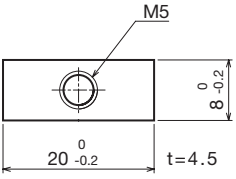

◇ M5 Long Nut (UniChrome plating included)

Nut. No.	¥
M5NT20	

● Order No.
CZ3GBAL

Guide Bracket No.

◇ Guide Bracket

Compatible Aluminum Frames: C3AF/CZ3AFS

Guide Bracket No.	Material	¥
CZ3GBAL	Aluminum Angle Bar A6063 T5	

● Order No.
M6NT20

Nut. No.

◇ M6 Long Nut (UniChrome plating included)

Nut. No.	¥
M6NT20	

Order Method

Aluminum Frame No.

Return Guide No.

Guide Bracket No.