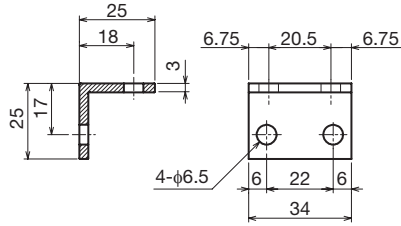

◇ M5 Long Nut (UniChrome plating included)

Nut. No.	¥
M5NT20	

● Order No.
CZ3GBAL

Guide Bracket No.

◇ Guide Bracket

Compatible Aluminum Frames: C3AF/CZ3AFS

Guide Bracket No.	Material	¥
CZ3GBAL	Aluminum Angle Bar A6063 T5	

● Order No.
M6NT20

Nut. No.

◇ M6 Long Nut (UniChrome plating included)

Nut. No.	¥
M6NT20	

Order Method

Aluminum Frame No.

Return Guide No.

Guide Bracket No.