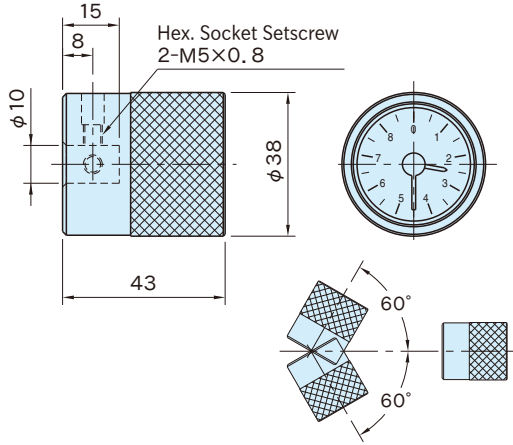

D38 DIAL INDICATOR KNURLED KNOBS

Angular Range of Mounting

Knob	Window	Dial	Long Hand	Short Hand
Aluminum	Acrylic plastic	Aluminum (A1050P)	Red (printed on acrylic window)	Red

Part Number	No. of Graduations	Rotative Direction	Weight (g)
D38R1/9	9	Clockwise	100
D38L1/9		Counterclockwise	

Display Examples

Rotative Direction : Clockwise
Graduations : 9
Part Number : D38R1/9
Display after 3-1/2 clockwise revolutions

Rotative Direction : Counterclockwise
Graduations : 9
Part Number : D38L1/9
Display after 7 counterclockwise revolutions

- The two-hands feature allows precisely reading the number of revolutions.
- Working temperature ranges from -20°C to 60°C . The plastic window can be blurred with steam that will be caused by a big difference in working temperatures.
- Ensure Dial Indicator Knurled Knobs are completely kept away from water and dust.