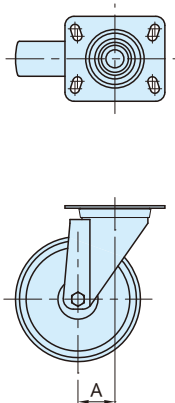

CAFF

CASTORS (FF Series)

Original ELESA Model RE.FF

CAFF-PBL

(Fixed Bracket)

CAFF-SBF

(Swivel Bracket with Brake)

CAFF-FBL

(Swivel Bracket with Through Hole)

Type	Wheel	Wheel Covering	Bearing	Bracket
CAFF	Urethane (Thermoplastic)	Polyamide White	Steel (Tube)	Steel Zinc plated
CAFF-SUS	Shore D55 Orange		Zinc plated	stainless steel (SUS304)

CAFF-PBL CAFF-PBL-SUS

(Fixed Bracket)

CAFF-SBL CAFF-SBL-SUS

(Swivel Bracket)

CAFF-SBF CAFF-SBF-SUS

(Swivel Bracket with Brake)

CAFF-FBL CAFF-FBL-SUS

(Swivel Bracket with Through Hole)

CAFF-FBF CAFF-FBF-SUS

(Swivel Bracket with Through Hole & Brake)