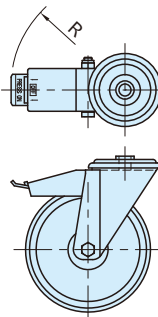

CAFF

CASTORS (FF Series)

Original ELESA Model RE.FF

CAFF-PBL

(Fixed Bracket)

CAFF-SBF

(Swivel Bracket with Brake)

CAFF-FBL

(Swivel Bracket with Through Hole)

Type	Wheel	Wheel Covering	Bearing	Bracket
CAFF	Urethane (Thermoplastic)	Polyamide White	Steel (Tube)	Steel Zinc plated
CAFF-SUS	Shore D55 Orange		Zinc plated	stainless steel (SUS304)

CAFF-PBL CAFF-PBL-SUS

(Fixed Bracket)

CAFF-SBL CAFF-SBL-SUS

(Swivel Bracket)

CAFF-SBF CAFF-SBF-SUS

(Swivel Bracket with Brake)

CAFF-FBL CAFF-FBL-SUS

(Swivel Bracket with Through Hole)

CAFF-FBF CAFF-FBF-SUS

(Swivel Bracket with Through Hole & Brake)