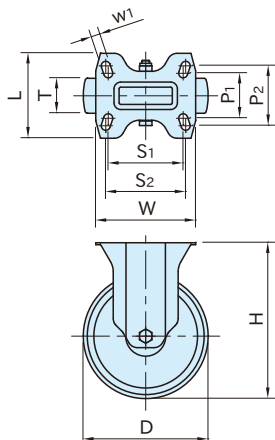

CAFF

CASTORS (FF Series)

Original ELESA Model RE.FF

CAFF-PBL

(Fixed Bracket)

CAFF-SBF

(Swivel Bracket with Brake)

CAFF-FBL

(Swivel Bracket with Through Hole)

Type	Wheel	Wheel Covering	Bearing	Bracket
CAFF	Urethane (Thermoplastic)	Polyamide White	Steel (Tube)	Steel Zinc plated
CAFF-SUS	Shore D55 Orange		Zinc plated	stainless steel (SUS304)