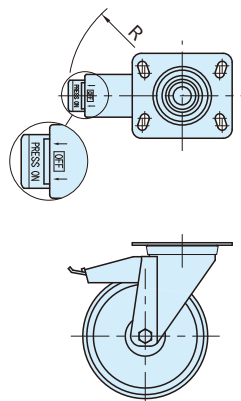

CAFF

CASTORS (FF Series)

Original ELESA Model RE.FF

CAFF-PBL

(Fixed Bracket)

CAFF-SBF

(Swivel Bracket with Brake)

CAFF-FBL

(Swivel Bracket with Through Hole)

Type	Wheel	Wheel Covering	Bearing	Bracket
CAFF	Urethane (Thermoplastic)	Polyamide White	Steel (Tube)	Steel Zinc plated
CAFF-SUS	Shore D55 Orange		Zinc plated	stainless steel (SUS304)

CAFF-PBL CAFF-PBL-SUS

(Fixed Bracket)

CAFF-SBL CAFF-SBL-SUS

(Swivel Bracket)

CAFF-SBF CAFF-SBF-SUS

(Swivel Bracket with Brake)

CAFF-FBL CAFF-FBL-SUS

(Swivel Bracket with Through Hole)