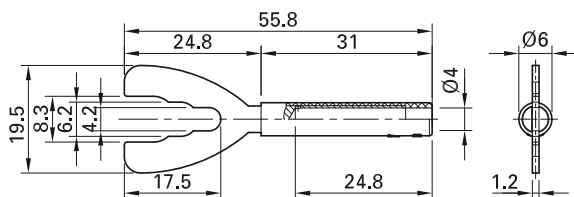

Cable lug adapter B4-I/K

Made of brass for permanent installation, e.g. for connecting screw terminals. Ø 4 mm rigid socket in insulator accepting

spring-loaded Ø 4 mm plugs with rigid insulating sleeve.

Order No.	Type	Rated voltage/current		*Standard colors
23.5065-*	B4-I/K	1000 V, CAT II / 32 A	Au	21 22 23

User information i010

www.staubli.com/electrical

Optional colors 24

Further information, page 6

Round brass pin ZPS-20/...

Solid, especially suitable for the screw connection to electricity meter clips. Ø 4 mm rigid socket in insulator, accepting

spring-loaded Ø 4 mm plugs with rigid insulating sleeve. Available in different lengths L.

Order No.	Type	Rated voltage/current	Length (L)		*Standard colors
66.9076-*	ZPS-20/25	600 V, CAT II / 19 A	25 mm	Ni	21 22 23 24 25 26 27
66.9082-*	ZPS-20/40	600 V, CAT II / 19 A	40 mm	Ni	21 22 23 24 25 26 27