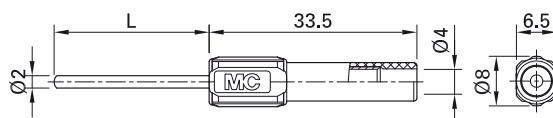

Order No.	Type	Rated voltage/current		*Standard colors
23.5065-*	B4-I/K	1000 V, CAT II / 32 A	Au	21 22 23

User information i010

www.staubli.com/electrical

Optional colors 24

Further information, page 6

Round brass pin ZPS-20/...

Solid, especially suitable for the screw connection to electricity meter clips. Ø 4 mm rigid socket in insulator, accepting

spring-loaded Ø 4 mm plugs with rigid insulating sleeve. Available in different lengths L.

Order No.	Type	Rated voltage/current	Length (L)		*Standard colors
66.9076-*	ZPS-20/25	600 V, CAT II / 19 A	25 mm	Ni	21 22 23 24 25 26 27
66.9082-*	ZPS-20/40	600 V, CAT II / 19 A	40 mm	Ni	21 22 23 24 25 26 27