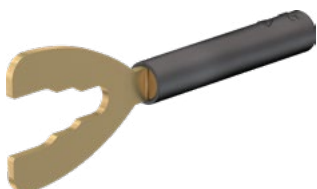

Cable lug adapter B4-I/K

Made of brass for permanent installation, e.g. for connecting screw terminals. Ø 4 mm rigid socket in insulator accepting

spring-loaded Ø 4 mm plugs with rigid insulating sleeve.

Order No.	Type	Rated voltage/current		*Standard colors
23.5065-*	B4-I/K	1000 V, CAT II / 32 A	Au	21 22 23

User information i010

www.staubli.com/electrical

Optional colors 24

Further information, page 6

Round brass pin ZPS-20/...

Solid, especially suitable for the screw connection to electricity meter clips. Ø 4 mm rigid socket in insulator, accepting

spring-loaded Ø 4 mm plugs with rigid insulating sleeve. Available in different lengths L.