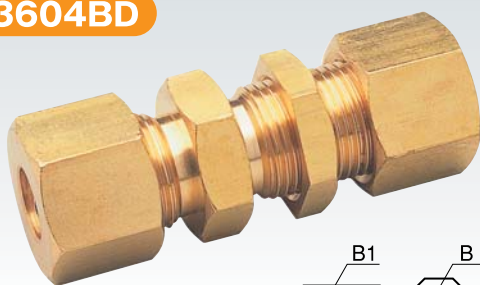

両口ロックナット付 リングジョイント

C3604BD

品番	適用管外径	寸法 (mm)				
	ϕ D	B	B1	B2	d	L(約)
RW-2206	6	17	17	17	PF1/4	52
RW-2202	6.35	17	17	17	PF1/4	52
RW-2208	8	17	17	17	PF1/4	53
RW-2303	9.53	19	21	19	PF3/8	59
RW-2310	10	19	21	19	PF3/8	60
RW-2412	12	23	24	23	PF1/2	73
RW-2404	12.7	23	24	23	PF1/2	74

ロックナット

C3604BD

品番	寸法 (mm)		
	d	B	T
NR-1001	PF1/8	15	4
NR-1002	PF1/4	17	5
NR-1003	PF3/8	19	5
NR-1004	PF1/2	23	6
NR-1006	PF3/4	30	7