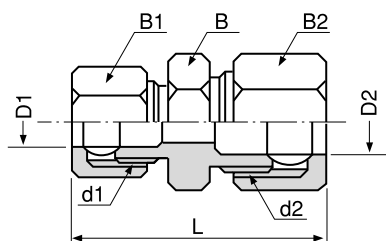

異径両口 リングジョイント

C3604BD

品番	適用管外径		寸法 (mm)					
	ϕ D1	ϕ D2	B	B1	B2	d1	d2	L(約)
RE-0602	6	6.35	14	17	17	PF1/4	PF1/4	40
RE-0608	6	8	14	17	17	PF1/4	PF1/4	41
RE-0603	6	9.53	17	17	21	PF1/4	PF3/8	43
RE-0610	6	10	17	17	21	PF1/4	PF3/8	43
RE-0208	6.35	8	14	17	17	PF1/4	PF1/4	41
RE-0203	6.35	9.53	17	17	21	PF1/4	PF3/8	43
RE-0210	6.35	10	17	17	21	PF1/4	PF3/8	43
RE-0803	8	9.53	17	17	21	PF1/4	PF3/8	44
RE-0810	8	10	17	17	21	PF1/4	PF3/8	44
RE-0310	9.53	10	17	21	21	PF3/8	PF3/8	45
RE-0312	9.53	12	22	21	24	PF3/8	PF1/2	51
RE-0304	9.53	12.7	22	21	24	PF3/8	PF1/2	52
RE-0315	9.53	15	24	21	27	PF3/8	PF5/8	51
RE-0305	9.53	15.88	24	21	27	PF3/8	PF5/8	52
RE-1012	10	12	22	21	24	PF3/8	PF1/2	51
RE-1004	10	12.7	22	21	24	PF3/8	PF1/2	52
RE-1015	10	15	24	21	27	PF3/8	PF5/8	52
RE-1005	10	15.88	24	21	27	PF3/8	PF5/8	53
RE-1204	12	12.7	22	24	24	PF1/2	PF1/2	56
RE-1215	12	15	24	24	27	PF1/2	PF5/8	56
RE-1205	12	15.88	24	24	27	PF1/2	PF5/8	57
RE-0415	12.7	15	24	24	27	PF1/2	PF5/8	57
RE-0405	12.7	15.88	24	24	27	PF1/2	PF5/8	58